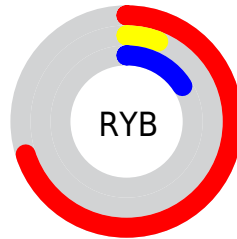

- Red (70%)
- Yellow (6%)
- Blue (16%)