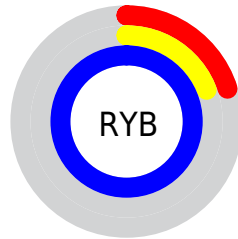

## Conversions Part 2

<b>Format</b>	<b>Color</b>
R <sub>Y</sub> B	50, 48, 255
Decimal	3289343
CIE Lab	37.86, 67.30, -98.55
CIE LCh	38, 119.337, 304.329
Yxy	10.0098, 0.1622, 0.0795
Android (android.graphics.Color)	4281479423 (0xFF3230FF)
YUV	72.1960, 90.1224, -19.4659
Hunter-Lab	31.6383, 59.8323, -156.7271

# Details

The CIELab color **37.86, 67.30, -98.55** is a dark color, and the websafe version is hex **3333FF**. The color can be described as dark washed blue. A complement of this color would be **97.07, -21.67, 88.05**, and the grayscale version is **30.32, 0.00, -0.00**.

A 20% lighter version of the original color is **53.30, 50.14, -72.98**, and **23.62, 64.97, -88.48** is the 20% darker color. If you saturate the color by 10%, you get **34.01, 75.43, -104.98**, and if you desaturate by 10%, it is **43.59, 56.46, -89.03**.

# Distribution

- Red (20%)
- Green (19%)
- Blue (100%)

- Red (20%)
- Yellow (19%)
- Blue (100%)

- Cyan (80%)
- Magenta (81%)
- Yellow (0%)
- Black (0%)

- Cyan (80%)
- Magenta (81%)
- Yellow (0%)