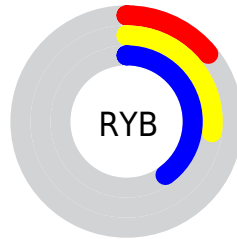

## Conversions Part 2

<b>Format</b>	<b>Color</b>
<b>R<sub>YB</sub></b>	36, 68, 102
Decimal	2384486
CIE <sub>Lab</sub>	37.97, -18.22, -8.18
CIE <sub>LCh</sub>	38, 19.972, 204.178
Yxy	10.0712, 0.2365, 0.3178
Android (android.graphics.Color)	4280574566 (0xFF246266)
YUV	79.9180, 10.8864, -38.5161
Hunter-Lab	31.7352, -13.3810, -4.1644

# Details

The CIELab color **37.97, -18.22, -8.18** is a dark color, and the websafe version is hex **336666**. A complement of this color would be **25.17, 27.61, 16.61**, and the grayscale version is **33.97, 0.00, -0.00**.

A 20% lighter version of the original color is **58.01, -18.10, -8.16**, and **18.56, -13.88, -7.05** is the 20% darker color. If you saturate the color by 10%, you get **37.48, -19.63, -8.95**, and if you desaturate by 10%, it is **38.55, -16.35, -7.28**.

# Distribution

- Red (14%)
- Green (38%)
- Blue (40%)

- Red (14%)
- Yellow (27%)
- Blue (40%)

- Cyan (65%)
- Magenta (4%)
- Yellow (0%)
- Black (60%)

- Cyan (86%)
- Magenta (62%)
- Yellow (60%)