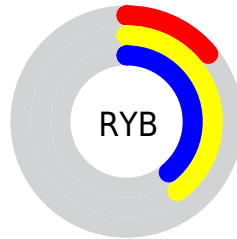

- Red (14%)
- Yellow (40%)
- Blue (39%)