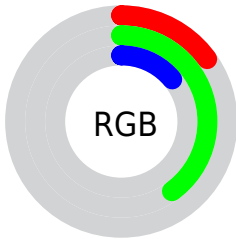

Distribution

- Red (15%)
- Green (40%)
- Blue (14%)