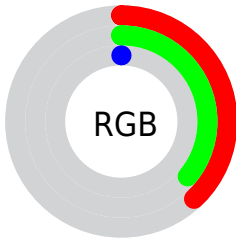

Distribution

Red (38%)

Green (36%)

Blue (0%)