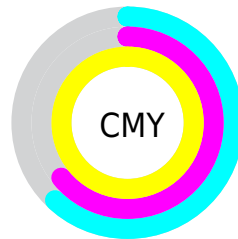

A 20% lighter version of the original color is **58.05, -6.75, 45.54**, and **18.18, -5.94, 25.90** is the 20% darker color. If you saturate the color by 10%, you get **37.98, -6.68, 45.31**, and if you desaturate by 10%, it is **38.23, -6.79, 42.69**.

Distribution

Red (38%)

Green (36%)

Blue (0%)

Red (3%)

Yellow (38%)

Blue (0%)

Cyan (0%)

Magenta (7%)

Yellow (100%)

Black (62%)

Cyan (62%)

Magenta (64%)

Yellow (100%)

Brightness & Saturation Gradients

These gradients show how the CIE Lab color 117.98, -6.68, 45.31 changes by changing the brightness by 10 percent. The first figure shows a shift by +10% for each color and the second figure -10%.