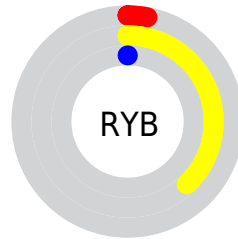

Details

The CIELab color **37.98, -6.68, 45.31** is a dark color, and the websafe version is hex **666600**. A complement of this color would be **9.27, 35.29, -51.33**, and the grayscale version is **35.34, 0.00, -0.00**.

A 20% lighter version of the original color is **58.05, -6.75, 45.54**, and **18.18, -5.94, 25.90** is the 20% darker color. If you saturate the color by 10%, you get **37.98, -6.68, 45.31**, and if you desaturate by 10%, it is **38.23, -6.79, 42.69**.

Distribution

Red (38%)

Green (36%)

Blue (0%)

Red (3%)

Yellow (38%)

Blue (0%)

Cyan (0%)