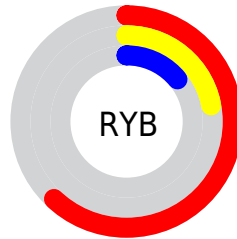

- Red (62%)
- Yellow (22%)
- Blue (14%)