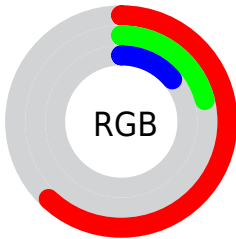

Distribution

- Red (62%)
- Green (21%)
- Blue (14%)