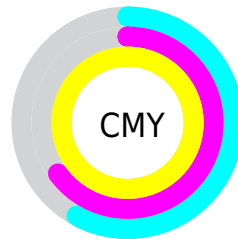

A 20% lighter version of the original color is $58.17, -0.63, 45.95$, and $18.10, 0.51, 26.03$ is the 20% darker color. If you saturate the color by 10%, you get $38.03, -0.42, 45.78$, and if you desaturate by 10%, it is $38.63, -1.26, 43.15$.

Distribution

Red (42%)

Green (35%)

Blue (0%)

Red (9%)

Yellow (42%)

Blue (0%)

Cyan (0%)

Magenta (18%)

Yellow (100%)

Black (58%)

Cyan (58%)

Magenta (65%)

Yellow (100%)

Brightness & Saturation Gradients

These gradients show how the CIELab color 118.03, -0.42, 45.78 changes by changing the brightness by 10 percent. The first figure shows a shift by +10% for each color and the second figure -10%.