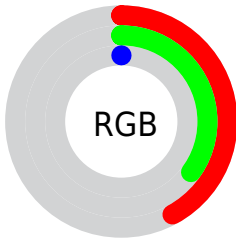

Distribution

Red (42%)

Green (35%)

Blue (0%)