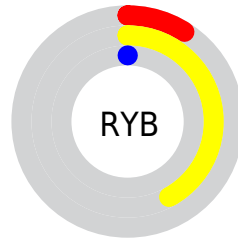

Details

The CIELab color $38.03, -0.42, 45.78$ is a dark color, and the websafe version is hex 666600 . A complement of this color would be $12.78, 31.94, -51.45$, and the grayscale version is $35.73, 0.00, -0.00$.

A 20% lighter version of the original color is $58.17, -0.63, 45.95$, and $18.10, 0.51, 26.03$ is the 20% darker color. If you saturate the color by 10%, you get $38.03, -0.42, 45.78$, and if you desaturate by 10%, it is $38.63, -1.26, 43.15$.

Distribution

Red (42%)

Green (35%)

Blue (0%)

Red (9%)

Yellow (42%)

Blue (0%)

Cyan (0%)