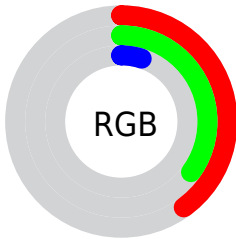

Distribution

Red (40%)

Green (35%)

Blue (5%)