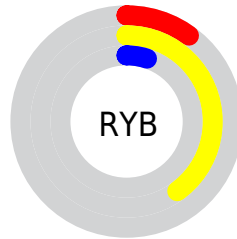

Details

The CIELab color **38.03, -4.24, 42.03** is a dark color, and the websafe version is hex **666600**. A complement of this color would be **13.41, 27.77, -46.44**, and the grayscale version is **36.03, 0.00, -0.00**.

A 20% lighter version of the original color is **58.12, -4.35, 42.37**, and **18.17, -3.62, 25.96** is the 20% darker color. If you saturate the color by 10%, you get **37.62, -3.80, 44.61**, and if you desaturate by 10%, it is **38.46, -4.56, 38.84**.

Distribution

Red (40%)

Green (35%)

Blue (5%)

Red (10%)

Yellow (40%)

Blue (5%)

Cyan (0%)