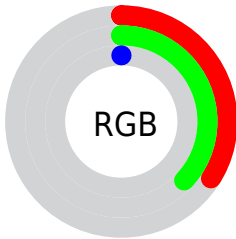

Distribution

Red (34%)

Green (37%)

Blue (0%)