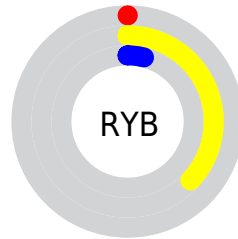

Red (0%)

Yellow (37%)

Blue (4%)