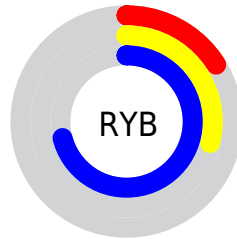

- Red (16%)
- Yellow (29%)
- Blue (71%)