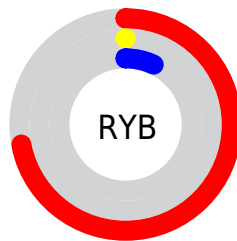

- Red (72%)
- Yellow (0%)
- Blue (7%)