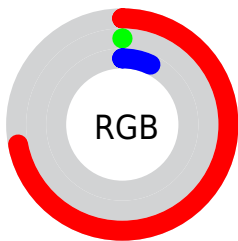

Distribution

- Red (72%)
- Green (0%)
- Blue (7%)