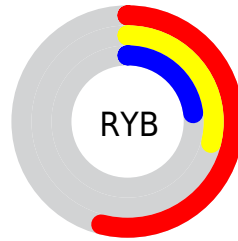

- Red (54%)
- Yellow (29%)
- Blue (23%)