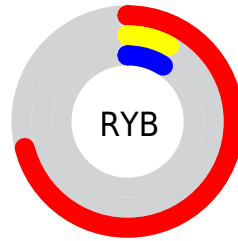

Details

The CIELab color **38.31, 59.40, 42.90** is a dark color, and the websafe version is hex **990000**. A complement of this color would be **66.49, -37.17, -9.18**, and the grayscale version is **28.99, 0.00, -0.00**.

A 20% lighter version of the original color is **58.33, 59.49, 43.18**, and **23.17, 45.33, 34.95** is the 20% darker color. If you saturate the color by 10%, you get **37.40, 61.50, 49.62**, and if you desaturate by 10%, it is **39.99, 55.59, 34.90**.

Distribution

Red (71%)

Green (8%)

Blue (9%)

Red (71%)

Yellow (8%)

Blue (9%)

Cyan (0%)