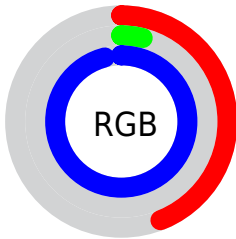

Distribution

- Red (44%)
- Green (4%)
- Blue (96%)