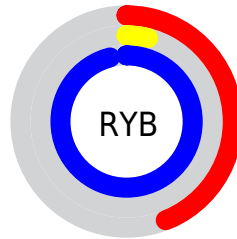

- Red (44%)
- Yellow (4%)
- Blue (96%)