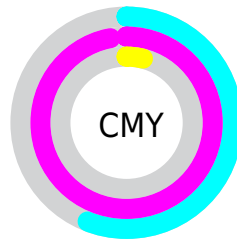

A 20% lighter version of the original color is **54.66, 67.61, -70.55**, and **23.26, 63.26, -84.33** is the 20% darker color. If you saturate the color by 10%, you get **37.44, 79.84, -94.07**, and if you desaturate by 10%, it is **41.53, 75.69, -87.23**.

# Distribution

- Red (44%)
- Green (4%)
- Blue (96%)

- Red (44%)
- Yellow (4%)
- Blue (96%)

- Cyan (54%)
- Magenta (96%)
- Yellow (0%)
- Black (4%)

- Cyan (56%)
- Magenta (97%)
- Yellow (4%)

# Brightness & Saturation Gradients

These gradients show how the CIELab color 118.36, 79.11, -92.52 changes by changing the brightness by 10 percent. The first figure shows a shift by +10% for each color and the second figure -10%.