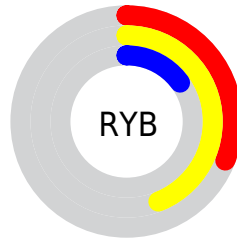

- Red (31%)
- Yellow (44%)
- Blue (15%)