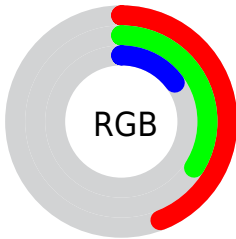

Distribution

- Red (44%)
- Green (34%)
- Blue (15%)