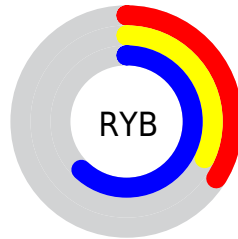

# Details

The CIELab color **38.43, 22.68, -41.38** is a dark color, and the websafe version is hex **6666CC**. A complement of this color would be **63.19, -13.29, 39.30**, and the grayscale version is **38.65, 0.00, -0.00**.

A 20% lighter version of the original color is **58.36, 22.93, -41.40**, and **18.34, 22.93, -41.59** is the 20% darker color. If you saturate the color by 10%, you get **33.18, 29.36, -49.89**, and if you desaturate by 10%, it is **43.85, 16.77, -32.72**.

# Distribution

 Red (34%)

 Green (32%)

 Blue (62%)

 Red (34%)

 Yellow (32%)

 Blue (62%)

 Cyan (46%)