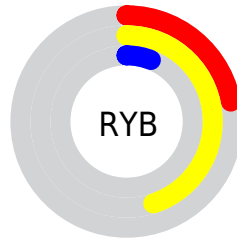

Details

The CIELab color **38.44, 5.18, 41.69** is a dark color, and the websafe version is hex **996633**. A complement of this color would be **20.92, 18.27, -43.22**, and the grayscale version is **36.99, 0.00, -0.00**.

A 20% lighter version of the original color is **58.29, 5.29, 41.48**, and **18.55, 6.28, 26.83** is the 20% darker color. If you saturate the color by 10%, you get **37.45, 6.88, 44.40**, and if you desaturate by 10%, it is **39.47, 3.66, 38.00**.

Distribution

Red (45%)

Green (34%)

Blue (6%)

Red (22%)

Yellow (45%)

Blue (6%)

Cyan (0%)