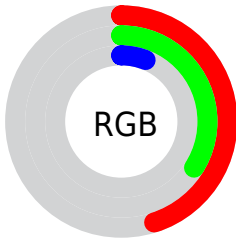

Distribution

Red (45%)

Green (34%)

Blue (6%)