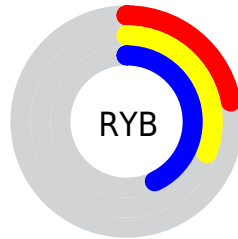

- Red (22%)
- Yellow (31%)
- Blue (43%)