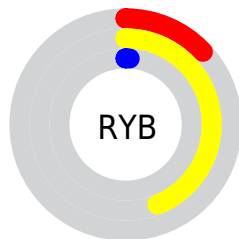

Details

The CIELab color $[38.60, 2.15, 45.54]$ is a dark color, and the websafe version is hex 666600 . A complement of this color would be $[15.34, 28.89, -50.45]$, and the grayscale version is $[36.50, 0.00, -0.00]$.

A 20% lighter version of the original color is $[58.69, 1.74, 45.73]$, and $[18.75, 3.29, 26.96]$ is the 20% darker color. If you saturate the color by 10%, you get $[38.40, 2.46, 46.30]$, and if you desaturate by 10%, it is $[39.35, 0.98, 42.94]$.

Distribution

Red (44%)

Green (35%)

Blue (1%)

Red (13%)

Yellow (44%)

Blue (1%)

Cyan (0%)