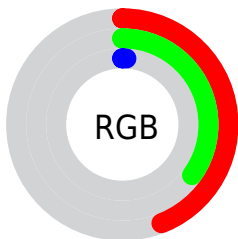

Distribution

Red (44%)

Green (35%)

Blue (1%)