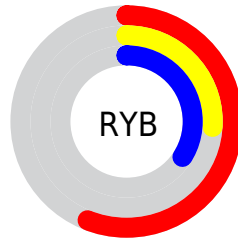

- Red (56%)
- Yellow (26%)
- Blue (34%)