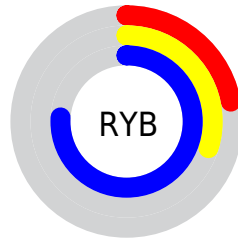

- Red (22%)
- Yellow (30%)
- Blue (76%)