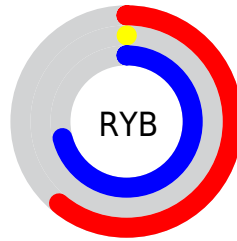

- Red (61%)
- Yellow (0%)
- Blue (71%)