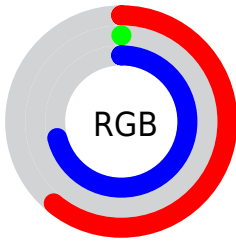

Distribution

- Red (61%)
- Green (0%)
- Blue (71%)