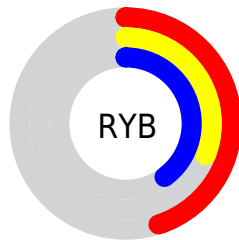

- Red (45%)
- Yellow (31%)
- Blue (40%)