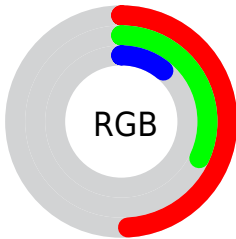

Distribution

- Red (49%)
- Green (32%)
- Blue (11%)