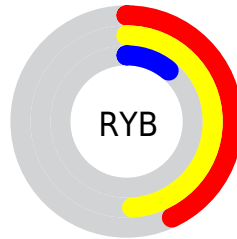

- Red (43%)
- Yellow (49%)
- Blue (11%)