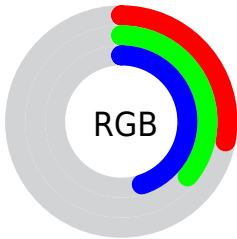

Distribution

- Red (28%)
- Green (36%)
- Blue (45%)