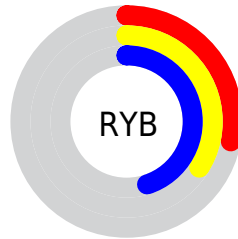

- Red (28%)
- Yellow (34%)
- Blue (45%)