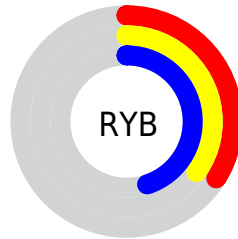

- Red (34%)
- Yellow (35%)
- Blue (45%)