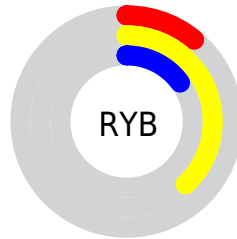

Details

The CIELab color **38.69, -13.60, 35.64** is a dark color, and the websafe version is hex **666633**. A complement of this color would be **16.18, 25.22, -38.50**, and the grayscale version is **36.54, 0.00, -0.00**.

A 20% lighter version of the original color is **58.59, -13.26, 35.51**, and **18.94, -12.20, 26.63** is the 20% darker color. If you saturate the color by 10%, you get **38.51, -14.81, 39.43**, and if you desaturate by 10%, it is **38.90, -12.20, 31.19**.

Distribution

Red (34%)

Green (38%)

Blue (11%)

Red (11%)

Yellow (38%)

Blue (15%)

Cyan (9%)