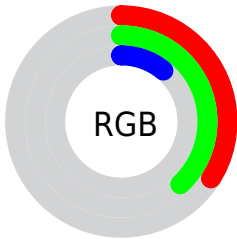

Distribution

Red (34%)

Green (38%)

Blue (11%)