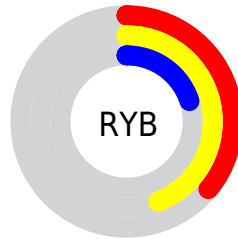

- Red (36%)
- Yellow (44%)
- Blue (20%)