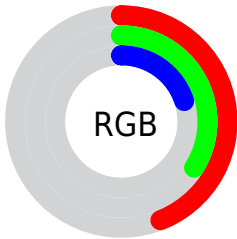

Distribution

- Red (44%)
- Green (34%)
- Blue (20%)