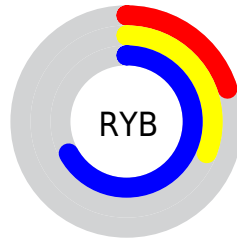

- Red (20%)
- Yellow (31%)
- Blue (67%)