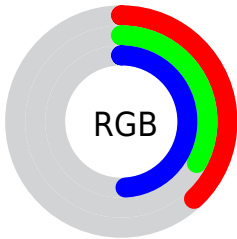

Distribution

Red (38%)

Green (33%)

Blue (49%)