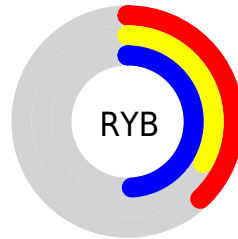

# Details

The CIELab color  $38.62, 13.37, -20.40$  is a dark color, and the websafe version is hex  $666699$ . A complement of this color would be  $50.20, -11.22, 19.99$ , and the grayscale version is  $39.32, 0.00, -0.00$ .

A 20% lighter version of the original color is  $58.70, 13.19, -20.45$ , and  $18.71, 13.44, -20.28$  is the 20% darker color. If you saturate the color by 10%, you get  $34.39, 18.31, -27.05$ , and if you desaturate by 10%, it is  $42.88, 8.78, -13.80$ .

# Distribution

Red (38%)

Green (33%)

Blue (49%)

Red (38%)

Yellow (33%)

Blue (49%)

Cyan (23%)