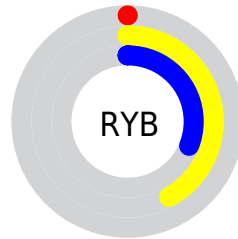

Details

The CIELab color **38.82, -41.36, 44.14** is a dark color, and the websafe version is hex **006600**. A complement of this color would be **18.63, 46.95, -40.86**, and the grayscale version is **30.13, 0.00, -0.00**.

A 20% lighter version of the original color is **58.73, -41.35, 44.12**, and **19.75, -29.70, 27.07** is the 20% darker color. If you saturate the color by 10%, you get **38.82, -41.36, 44.14**, and if you desaturate by 10%, it is **39.08, -39.06, 41.68**.

Distribution

Red (11%)

Green (42%)

Blue (0%)

Red (0%)

Yellow (42%)

Blue (31%)

Cyan (74%)