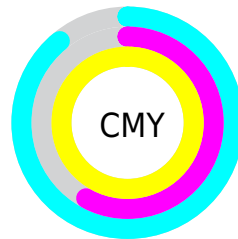

A 20% lighter version of the original color is **58.73, -41.35, 44.12**, and **19.75, -29.70, 27.07** is the 20% darker color. If you saturate the color by 10%, you get **38.82, -41.36, 44.14**, and if you desaturate by 10%, it is **39.08, -39.06, 41.68**.

Distribution

Red (11%)

Green (42%)

Blue (0%)

Red (0%)

Yellow (42%)

Blue (31%)

Cyan (74%)

Magenta (0%)

Yellow (100%)

Black (58%)

Cyan (89%)

Magenta (58%)

Yellow (100%)

Brightness & Saturation Gradients

These gradients show how the CIE Lab color 118.82, -41.36, 44.14 changes by changing the brightness by 10 percent. The first figure shows a shift by +10% for each color and the second figure -10%.