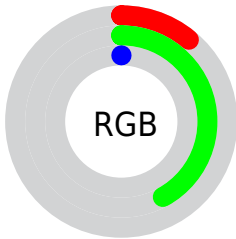

Distribution

Red (11%)

Green (42%)

Blue (0%)