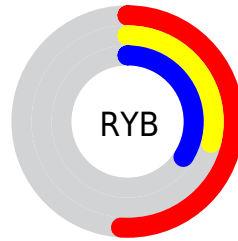

- Red (51%)
- Yellow (29%)
- Blue (34%)