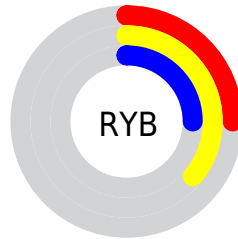

## Conversions Part 2

Format	Color
<a href="#">RYB</a>	<a href="#">64, 93, 64</a>
Decimal	<a href="#">6118720</a>
CIELab	<a href="#">38.77, -5.23, 16.71</a>
CIELCh	<a href="#">39, 17.509, 107.379</a>
Yxy	<a href="#">10.5258, 0.3561, 0.4007</a>
Android (android.graphics.Color)	<a href="#">4284308800</a> ( <a href="#">0xFF5D5D40</a> )
YUV	<a href="#">89.6940, -12.6671, 2.8994</a>
Hunter-Lab	<a href="#">32.4435, -5.3106, 11.0332</a>

# Details

The CIELab color  $38.77, -5.23, 16.71$  is a dark color, and the websafe version is hex  $666633$ . A complement of this color would be  $28.24, 7.55, -17.19$ , and the grayscale version is  $38.16, 0.00, -0.00$ .

A 20% lighter version of the original color is  $58.74, -5.02, 16.68$ , and  $18.66, -5.23, 16.47$  is the 20% darker color. If you saturate the color by 10%, you get  $38.60, -6.52, 22.00$ , and if you desaturate by 10%, it is  $38.97, -3.75, 11.35$ .

# Distribution

Red (36%)

Green (36%)

Blue (25%)

Red (25%)

Yellow (36%)

Blue (25%)

Cyan (0%)