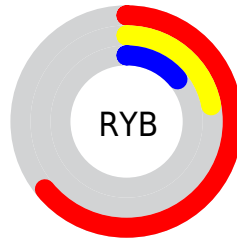

- Red (64%)
- Yellow (22%)
- Blue (14%)