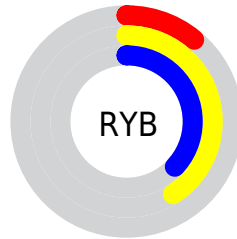

- Red (11%)
- Yellow (41%)
- Blue (37%)