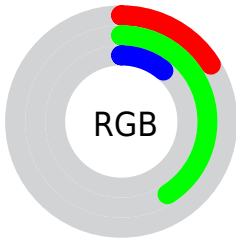

Distribution

- Red (16%)
- Green (41%)
- Blue (11%)