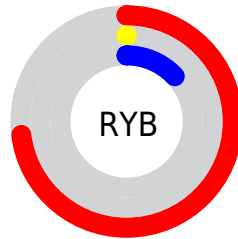

- Red (73%)
- Yellow (0%)
- Blue (13%)