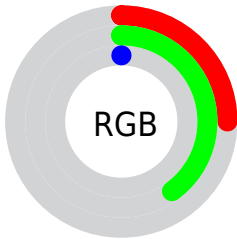

Distribution

Red (25%)

Green (40%)

Blue (0%)