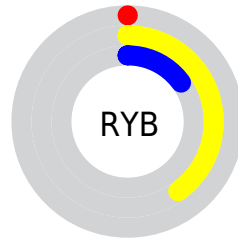

Red (0%)

Yellow (40%)

Blue (15%)