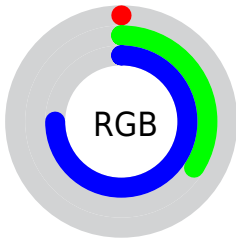

Distribution

- Red (0%)
- Green (34%)
- Blue (75%)