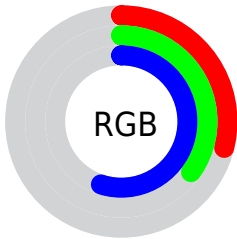

Distribution

- Red (29%)
- Green (35%)
- Blue (55%)