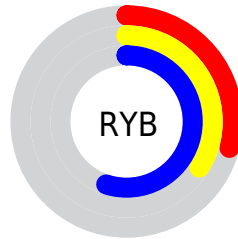

- Red (29%)
- Yellow (34%)
- Blue (55%)