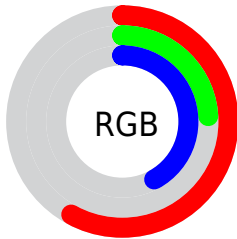

Distribution

Red (58%)

Green (24%)

Blue (42%)