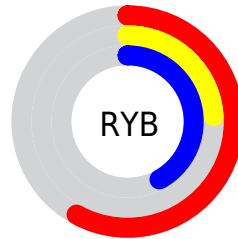

## Conversions Part 2

<b>Format</b>	<b>Color</b>
<b>R<sub>YB</sub></b>	147, 61, 108
Decimal	9649516
CIE Lab	38.94, 41.60, -9.42
CIE LCh	39, 42.653, 347.241
Yxy	10.6241, 0.3869, 0.2505
Android (android.graphics.Color)	4287839596 (0xFF933D6C)
YUV	92.0720, 7.8525, 48.1719
Hunter-Lab	32.5946, 32.8215, -5.1485

# Details

The CIELab color **38.94, 41.60, -9.42** is a dark color, and the websafe version is hex **993366**. A complement of this color would be **54.85, -37.23, 17.31**, and the grayscale version is **39.06, 0.00, -0.00**.

A 20% lighter version of the original color is **58.98, 41.19, -9.11**, and **18.93, 41.55, -9.73** is the 20% darker color. If you saturate the color by 10%, you get **36.23, 47.38, -9.31**, and if you desaturate by 10%, it is **42.10, 34.97, -8.81**.

# Distribution

Red (58%)

Green (24%)

Blue (42%)

Red (58%)

Yellow (24%)

Blue (42%)

Cyan (0%)