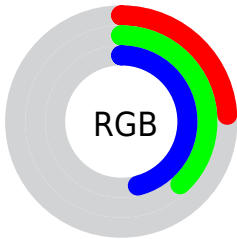

Distribution

- Red (24%)
- Green (38%)
- Blue (46%)