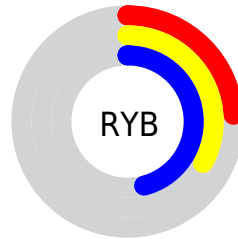

## Conversions Part 2

<b>Format</b>	<b>Color</b>
<b>R<sub>YB</sub></b>	61, 83, 118
Decimal	4022390
CIE <sub>Lab</sub>	39.01, -6.08, -16.33
CIE <sub>LCh</sub>	39, 17.425, 249.579
Yxy	10.6648, 0.2420, 0.2753
Android (android.graphics.Color)	4282212470 (0xFF3D6076)
YUV	88.0430, 14.7688, -23.7167
Hunter-Lab	32.6569, -5.8980, -11.0945

# Details

The CIELab color  $[39.01, -6.08, -16.33]$  is a dark color, and the websafe version is hex  $\#336666$ . A complement of this color would be  $[38.51, 11.68, 18.65]$ , and the grayscale version is  $[37.37, 0.00, -0.00]$ .

A 20% lighter version of the original color is  $[58.89, -5.81, -16.41]$ , and  $[19.09, -5.93, -16.46]$  is the 20% darker color. If you saturate the color by 10%, you get  $[36.97, -6.28, -19.51]$ , and if you desaturate by 10%, it is  $[41.12, -5.42, -13.06]$ .

# Distribution

- Red (24%)
- Green (38%)
- Blue (46%)

- Red (24%)
- Yellow (33%)
- Blue (46%)

- Cyan (48%)
- Magenta (19%)
- Yellow (0%)
- Black (54%)

- Cyan (76%)
- Magenta (62%)
- Yellow (54%)