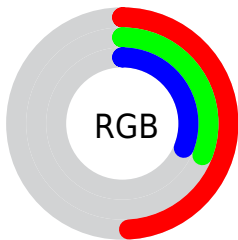

Distribution

- Red (49%)
- Green (31%)
- Blue (31%)