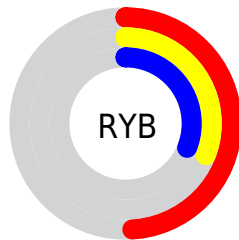

- Red (49%)
- Yellow (31%)
- Blue (31%)