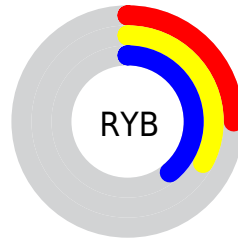

## Conversions Part 2

<b>Format</b>	<b>Color</b>
<a href="#">RYB</a>	<a href="#">63, 85, 99</a>
Decimal	<a href="#">4154199</a>
CIELab	<a href="#">39.02, -15.92, 2.73</a>
CIELCh	<a href="#">39, 16.152, 170.269</a>
Yxy	<a href="#">10.6706, 0.2787, 0.3611</a>
Android (android.graphics.Color)	<a href="#">4282344279</a> ( <a href="#">0xFF3F6357</a> )
YUV	<a href="#">86.8680, 0.0651, -20.9322</a>
Hunter-Lab	<a href="#">32.6658, -12.1732, 3.5468</a>

# Details

The CIELab color **39.02, -15.92, 2.73** is a dark color, and the websafe version is hex **336666**. A complement of this color would be **31.15, 17.64, -0.77**, and the grayscale version is **36.94, 0.00, -0.00**.

A 20% lighter version of the original color is **59.03, -15.94, 2.60**, and **18.94, -15.88, 2.51** is the 20% darker color. If you saturate the color by 10%, you get **38.41, -19.84, 3.81**, and if you desaturate by 10%, it is **39.72, -11.74, 1.79**.

# Distribution

Red (25%)

Green (39%)

Blue (34%)

Red (25%)

Yellow (33%)

Blue (39%)

Cyan (36%)