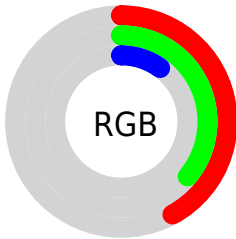

Distribution

- Red (42%)
- Green (36%)
- Blue (10%)