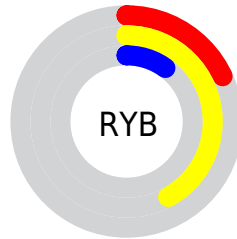

- Red (18%)
- Yellow (42%)
- Blue (10%)