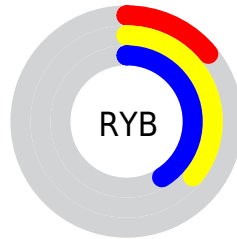

## Conversions Part 2

<b>Format</b>	<b>Color</b>
<b>R<sub>YB</sub></b>	35, 93, 105
Decimal	2320690
CIE <sub>Lab</sub>	39.05, -34.74, 24.53
CIE <sub>LCh</sub>	39, 42.528, 144.774
Yxy	10.6880, 0.2905, 0.4914
Android (android.graphics.Color)	4280510770 (0xFF236932)
YUV	77.8000, -13.7054, -37.5356
Hunter-Lab	32.6926, -22.7152, 14.2784

# Details

The CIELab color **39.05, -34.74, 24.53** is a dark color, and the websafe version is hex **006633**. A complement of this color would be **26.57, 38.08, -17.40**, and the grayscale version is **33.15, 0.00, -0.00**.

A 20% lighter version of the original color is **59.04, -34.80, 24.24**, and **19.78, -29.23, 25.48** is the 20% darker color. If you saturate the color by 10%, you get **38.67, -38.20, 28.45**, and if you desaturate by 10%, it is **39.54, -30.59, 20.56**.

# Distribution

- Red (14%)
- Green (41%)
- Blue (20%)

- Red (14%)
- Yellow (36%)
- Blue (41%)

- Cyan (67%)
- Magenta (0%)
- Yellow (52%)
- Black (59%)

- Cyan (86%)
- Magenta (59%)
- Yellow (80%)