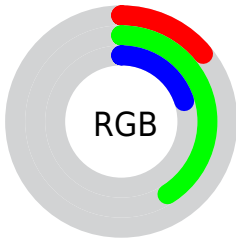

Distribution

- Red (14%)
- Green (41%)
- Blue (20%)