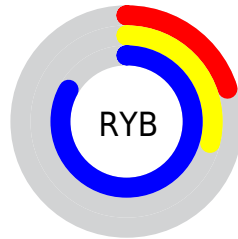

- Red (20%)
- Yellow (29%)
- Blue (83%)