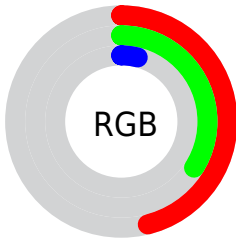

Distribution

Red (46%)

Green (34%)

Blue (4%)