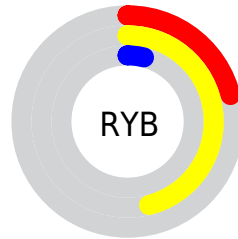

Details

The CIELab color **39.05, 5.88, 44.21** is a dark color, and the websafe version is hex **996633**. A complement of this color would be **19.88, 21.95, -46.85**, and the grayscale version is **37.33, 0.00, -0.00**.

A 20% lighter version of the original color is **59.19, 5.67, 44.58**, and **19.14, 6.69, 27.59** is the 20% darker color. If you saturate the color by 10%, you get **38.22, 7.35, 46.52**, and if you desaturate by 10%, it is **40.06, 4.25, 41.11**.

Distribution

Red (46%)

Green (34%)

Blue (4%)

Red (21%)

Yellow (46%)

Blue (4%)

Cyan (0%)

Rectangle

The Rectangle color scheme consists of four colors that form a rectangle on the color wheel.

119.05, 5.88, 44.21

100.00, -30.09, 32.92

100.00, -5.88, -44.21

100.00, 30.09, -32.92

Sweetspot

The Sweet Spot groups the original color and five complimentary colors.