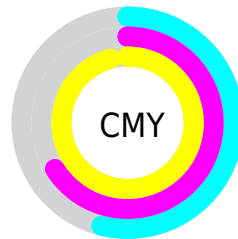

A 20% lighter version of the original color is **59.19, 5.67, 44.58**, and **19.14, 6.69, 27.59** is the 20% darker color. If you saturate the color by 10%, you get **38.22, 7.35, 46.52**, and if you desaturate by 10%, it is **40.06, 4.25, 41.11**.

Distribution

Red (46%)

Green (34%)

Blue (4%)

Red (21%)

Yellow (46%)

Blue (4%)

Cyan (0%)

Magenta (26%)

Yellow (92%)

Black (54%)

Cyan (54%)

Magenta (66%)

Yellow (96%)

Brightness & Saturation Gradients

These gradients show how the CIELab color 119.05, 5.88, 44.21 changes by changing the brightness by 10 percent. The first figure shows a shift by +10% for each color and the second figure -10%.

Rectangle

The Rectangle color scheme consists of four colors that form a rectangle on the color wheel.

119.05, 5.88, 44.21

100.00, -30.09, 32.92

100.00, -5.88, -44.21

100.00, 30.09, -32.92

Sweetspot

The Sweet Spot groups the original color and five complimentary colors.