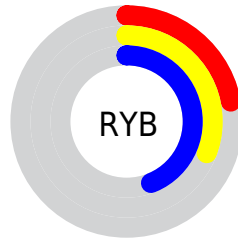

- Red (22%)
- Yellow (31%)
- Blue (44%)