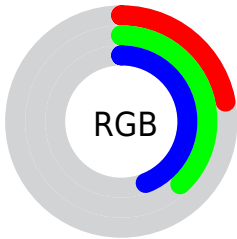

Distribution

- Red (22%)
- Green (38%)
- Blue (44%)