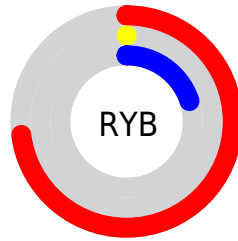

- Red (73%)
- Yellow (0%)
- Blue (20%)