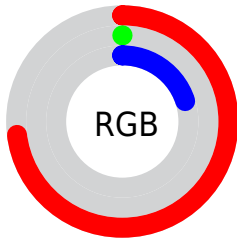

Distribution

- Red (73%)
- Green (0%)
- Blue (20%)