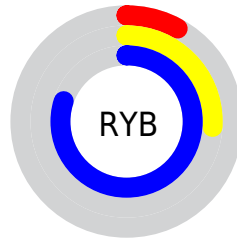

- Red (8%)
- Yellow (26%)
- Blue (80%)